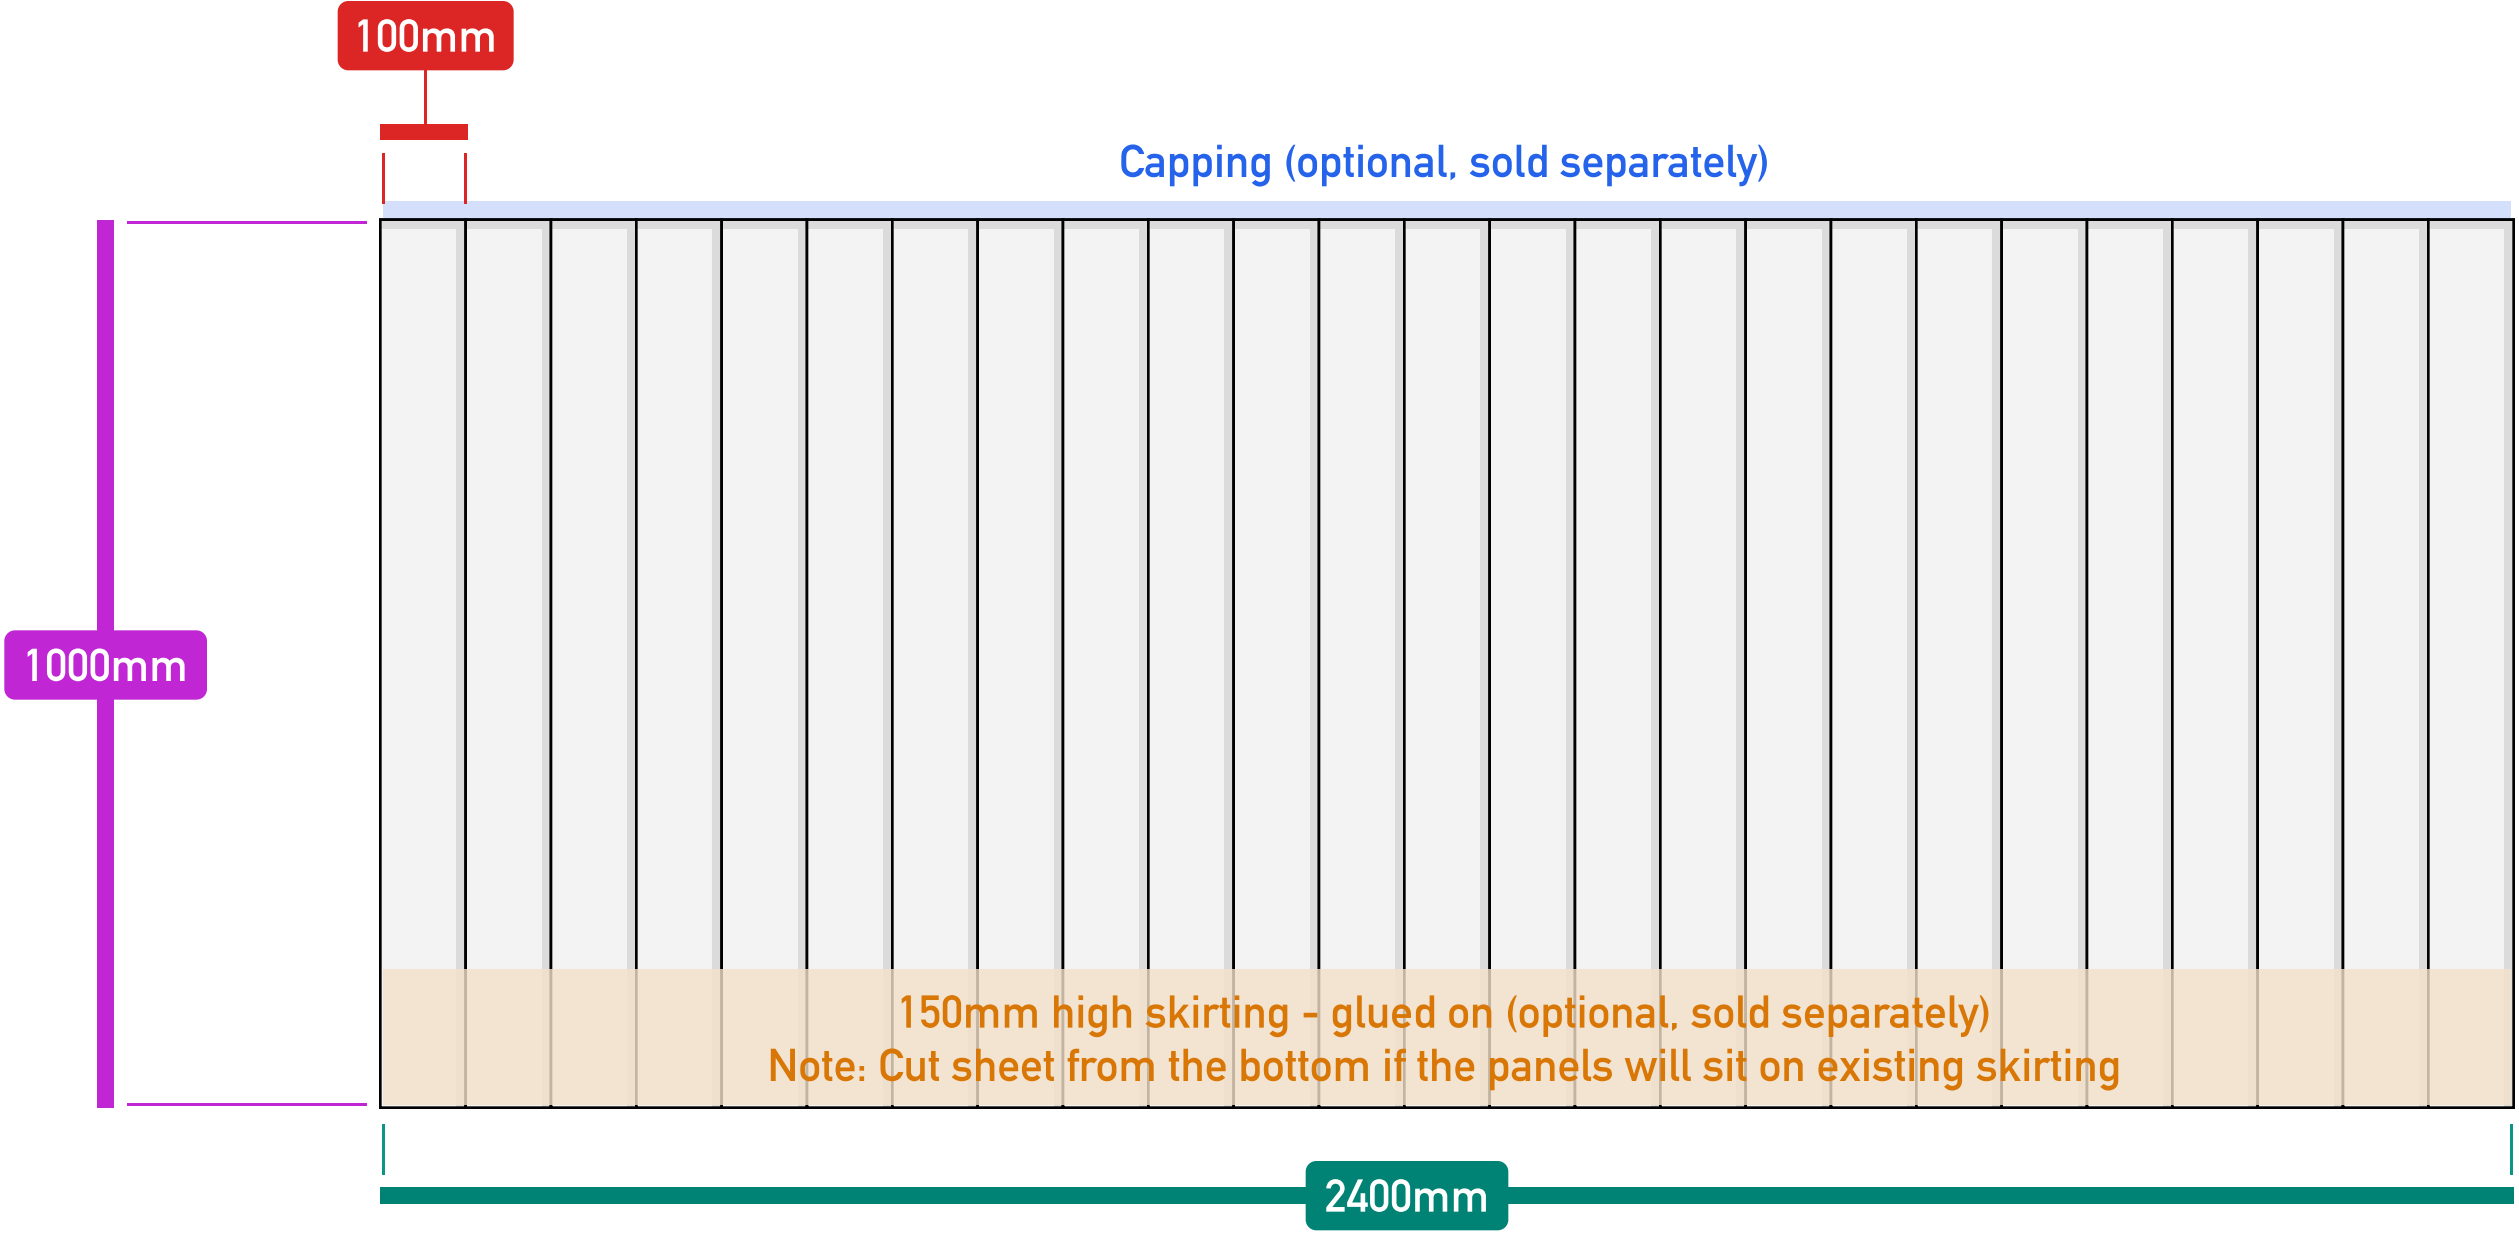

V Groove Panelling Layout
1 sheet

100mm

Capping (optional, sold separately)

1000mm

150mm high skirting - glued on (optional, sold separately)
Note: Cut sheet from the bottom if the panels will sit on existing skirting

2400mm